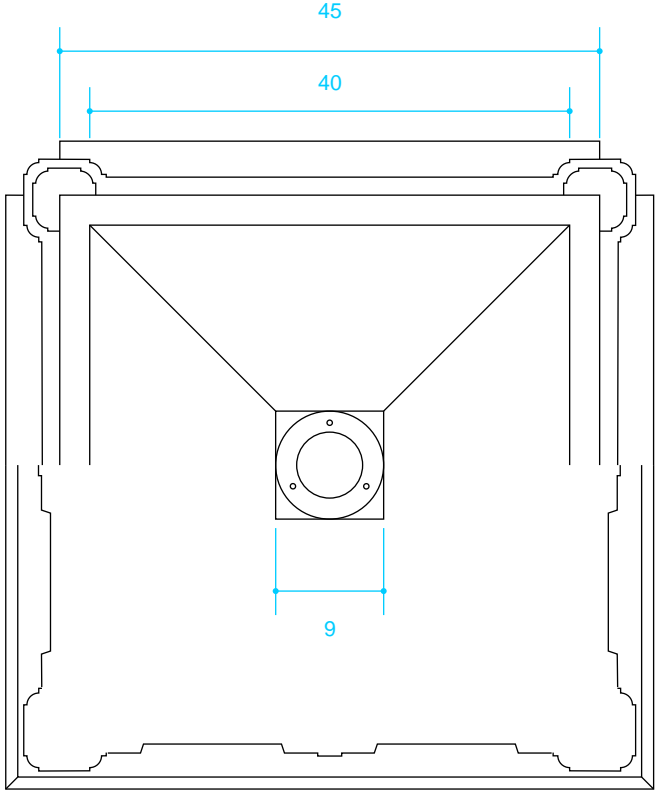

Yardley Jones Props redux

*post is 7 + .125 reinforcement + .125 gap against door edges